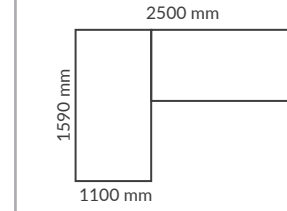

STYLE
TOUCH POINT
LACİVERT

DESIGN
FLOWER
TROPIC BEJ