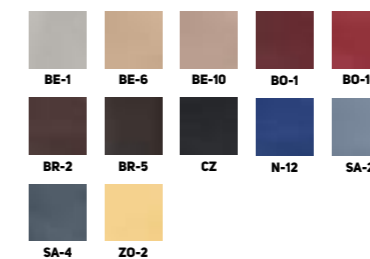

**OPTIONS**

- WOODEN SEAT, SEAT PAD,
- HALF SEAT, DEEP SEAT

**WOOD**

BEECH

**WOOD STAIN OPTIONS**

**FABRIC OPTIONS**

270

271