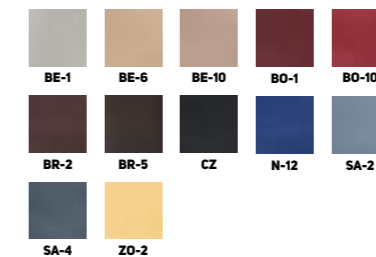

FABRIC OPTIONS