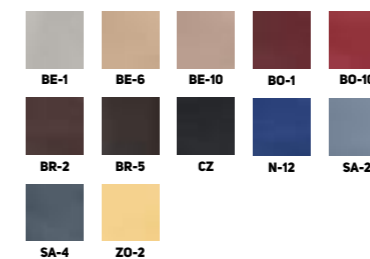

**OPTIONS**

WOODEN SEAT, SEAT PAD, HALF SEAT, DEEP SEAT

**WOOD**

BEECH

**WOOD STAIN OPTIONS**

**FABRIC OPTIONS**

58

59