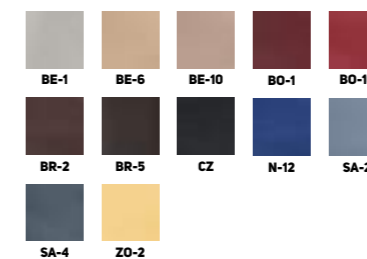

**OPTIONS**

WOODEN SEAT, SEAT PAD,  
HALF SEAT, DEEP SEAT

**WOOD**

BEECH

**WOOD STAIN OPTIONS**

**FABRIC OPTIONS**

286

287