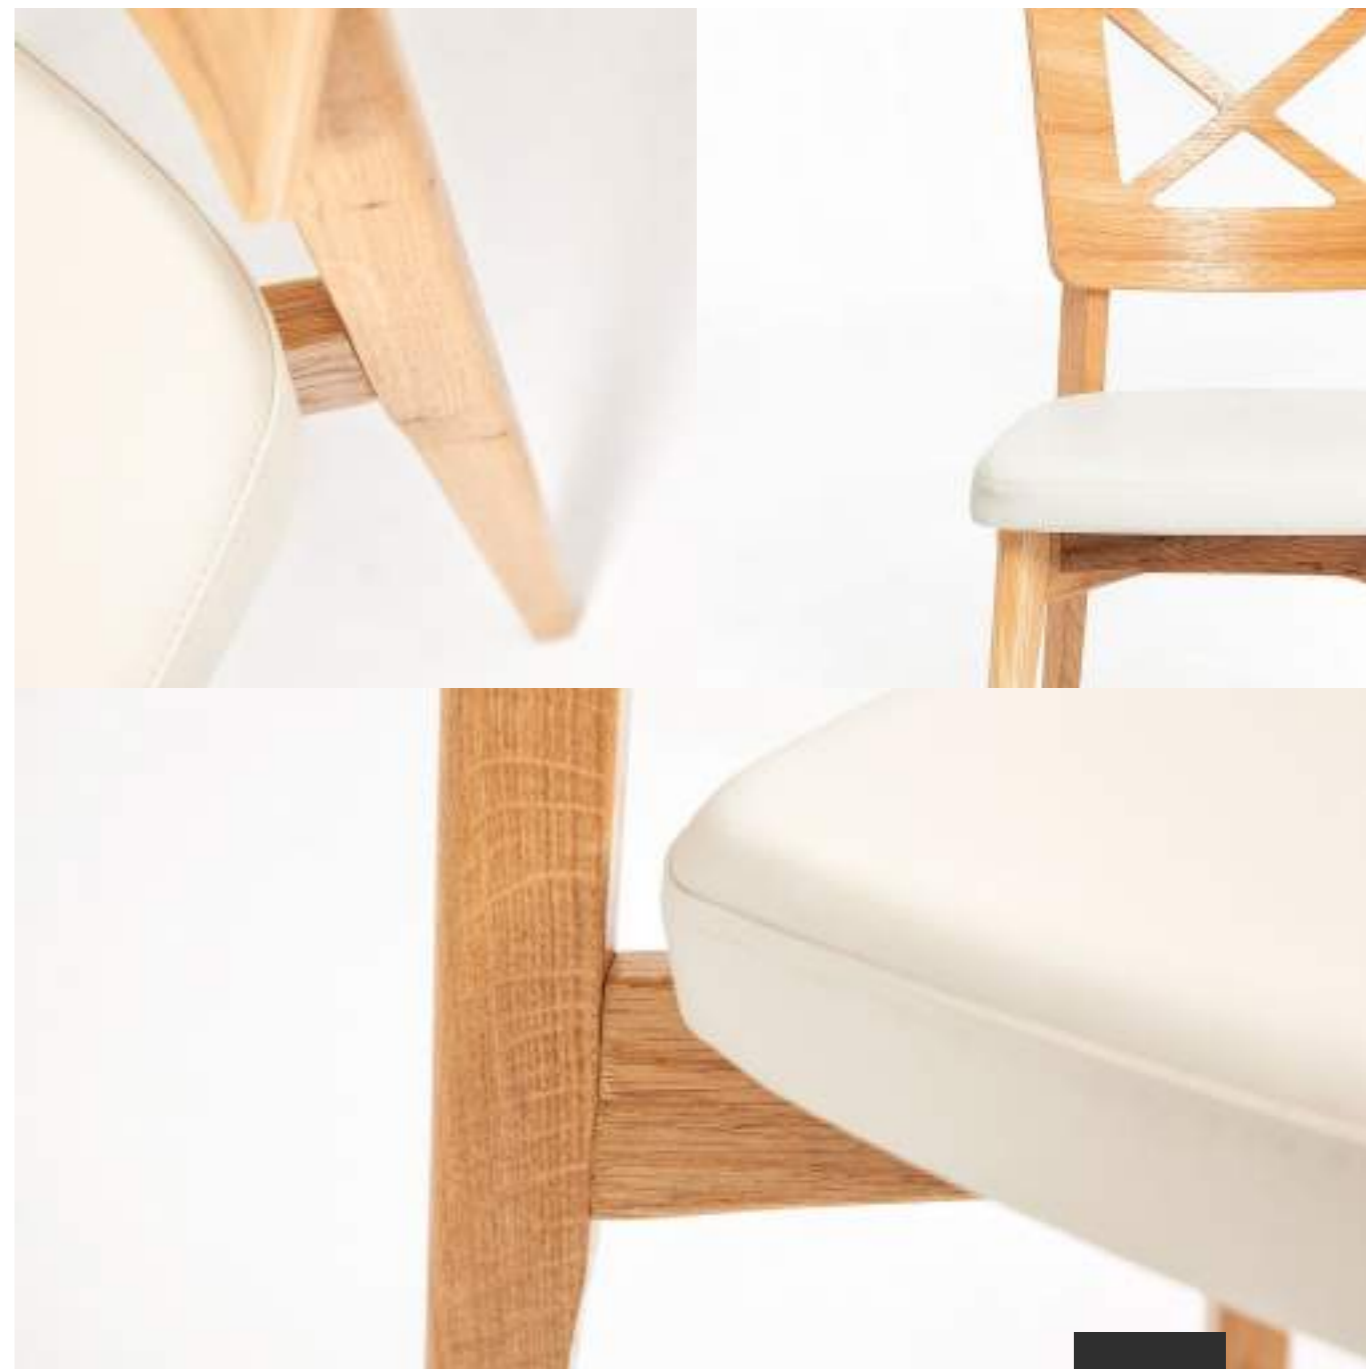

**WOOD STAIN OPTIONS**

**FABRIC OPTIONS**

114

115

CHAIR  
**HEART**

YOU WANT TO RELAX FOR ABOUT HALF AN HOUR IN FRONT OF THE TV OR READING A BOOK? SANDRA IS THE ANSWER YOU ARE LOOKING FOR. COMFORT IS COMBINED WITH NEW-AGE DESIGN.