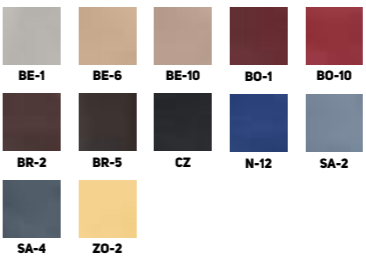

**OPTIONS**

WOODEN SEAT, SEAT PAD,  
HALF SEAT, DEEP SEAT

**WOOD**

BEECH

**WOOD STAIN OPTIONS**

**FABRIC OPTIONS**

294

295