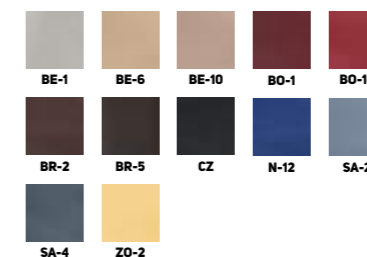

**OPTIONS**

WOODEN SEAT, SEAT PAD,  
HALF SEAT, DEEP SEAT

**WOOD**

BEECH

**WOOD STAIN OPTIONS**

**FABRIC OPTIONS**

38

39