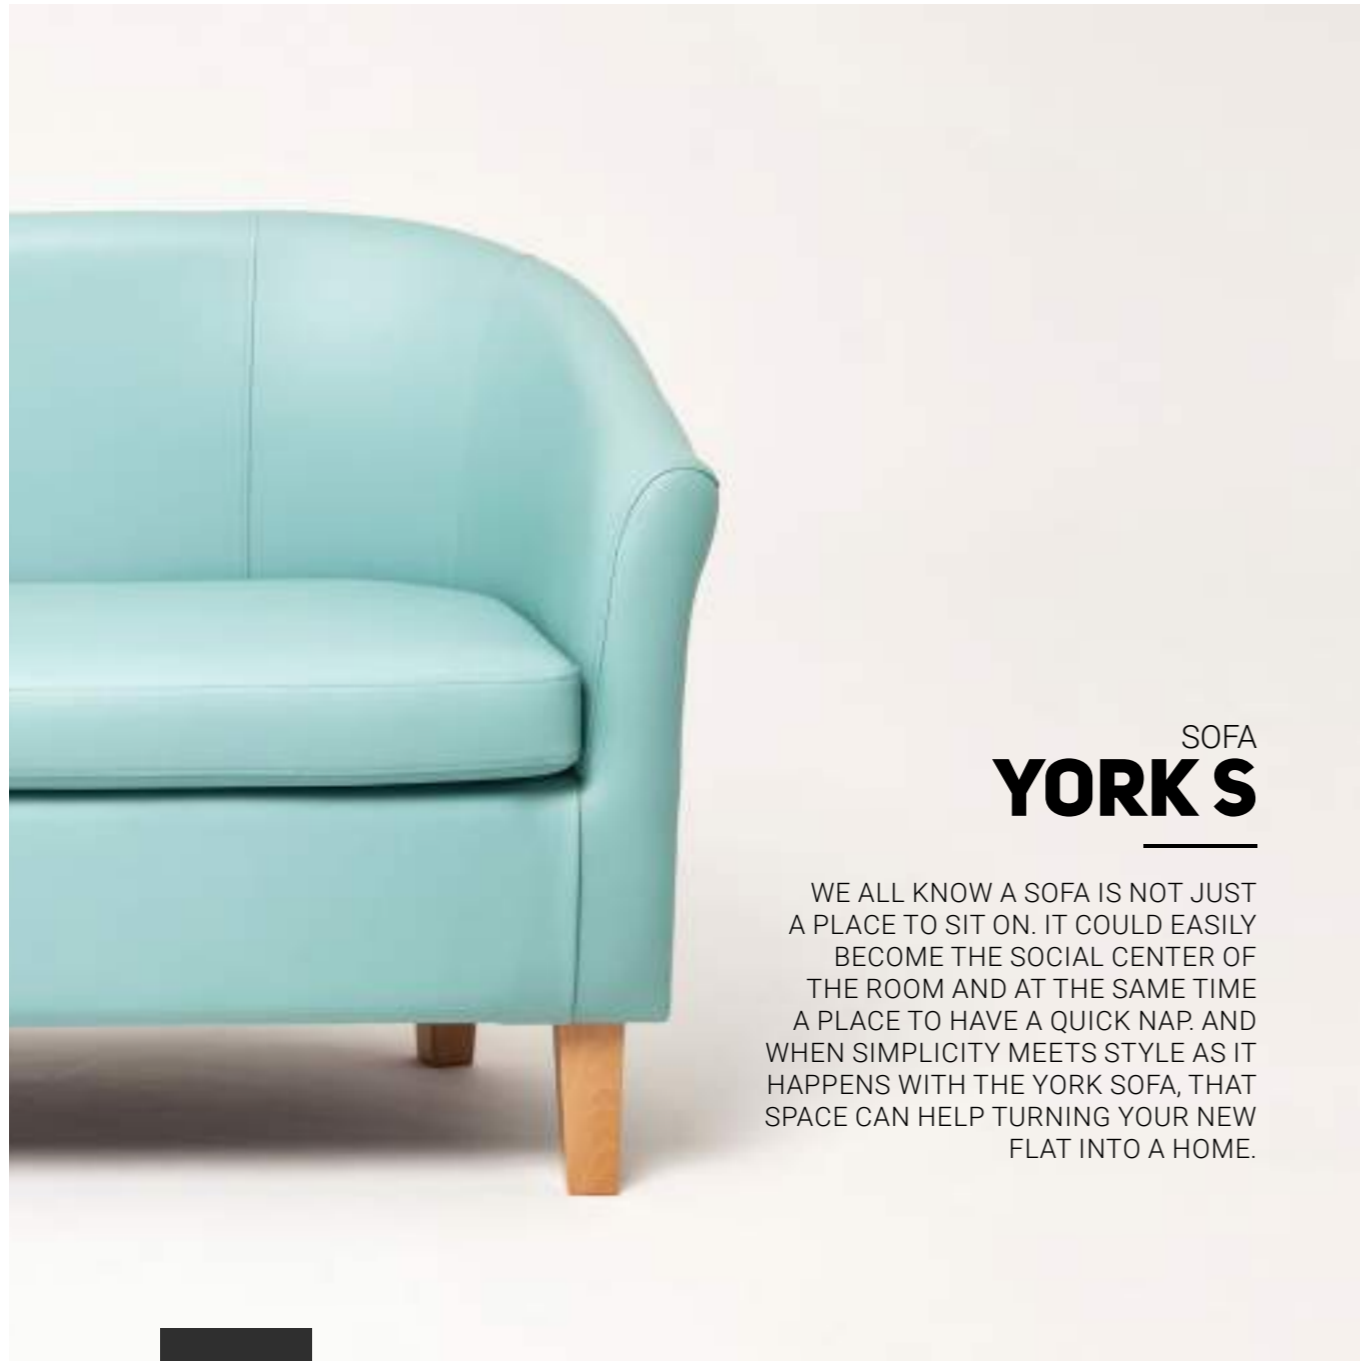

SOFA
YORK S

WE ALL KNOW A SOFA IS NOT JUST A PLACE TO SIT ON. IT COULD EASILY BECOME THE SOCIAL CENTER OF THE ROOM AND AT THE SAME TIME A PLACE TO HAVE A QUICK NAP. AND WHEN SIMPLICITY MEETS STYLE AS IT HAPPENS WITH THE YORK SOFA, THAT SPACE CAN HELP TURNING YOUR NEW FLAT INTO A HOME.