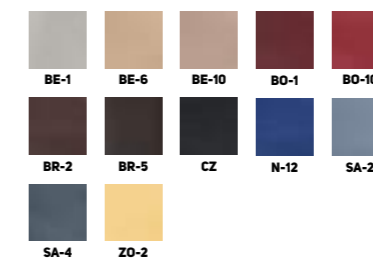

**OPTIONS**

WOODEN SEAT, SEAT PAD, HALF SEAT, DEEP SEAT

**WOOD**

BEECH

**WOOD STAIN OPTIONS**

**FABRIC OPTIONS**

86

87