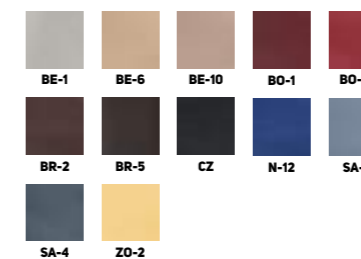

**OPTIONS**

WOODEN SEAT, SEAT PAD,  
HALF SEAT, DEEP SEAT

**WOOD**

BEECH

**WOOD STAIN OPTIONS**

**FABRIC OPTIONS**

278

279