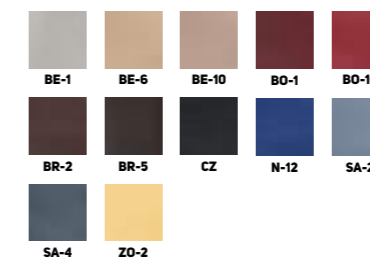

**OPTIONS**

WOODEN SEAT, SEAT PAD,  
HALF SEAT, DEEP SEAT

**WOOD**

BEECH

**WOOD STAIN OPTIONS**

**FABRIC OPTIONS**

282

283