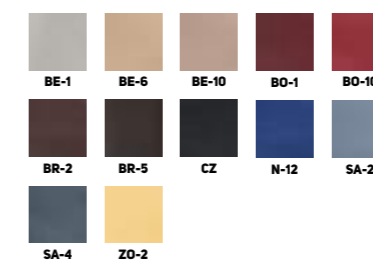

**OPTIONS**

- WOODEN SEAT, SEAT PAD,
- HALF SEAT, DEEP SEAT

**WOOD**

BEECH

**WOOD STAIN OPTIONS**

**FABRIC OPTIONS**

70

71