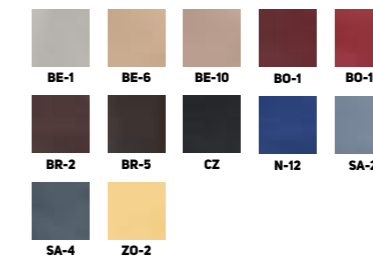

**OPTIONS**

WOODEN SEAT, SEAT PAD

**WOOD**

OAK

**WOOD STAIN OPTIONS**

**FABRIC OPTIONS**

50

51