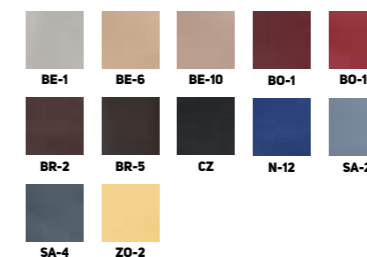

**OPTIONS**

WOODEN SEAT, SEAT PAD  
HALF SEAT, DEEP SEAT

**WOOD**

BEECH

**WOOD STAIN OPTIONS**

**FABRIC OPTIONS**

46

47