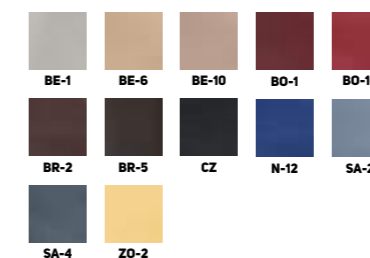

**OPTIONS**

WOODEN SEAT, SEAT PAD  
 HALF SEAT, DEEP SEAT

**WOOD**

BEECH

**WOOD STAIN OPTIONS**

**FABRIC OPTIONS**

42

43