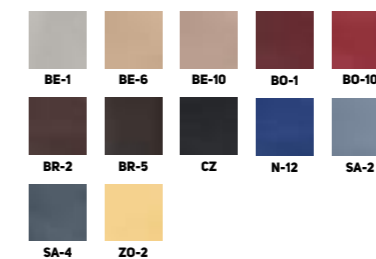

**OPTIONS**

WOODEN SEAT, SEAT PAD,  
HALF SEAT, DEEP SEAT

**WOOD**

BEECH

**WOOD STAIN OPTIONS**

**FABRIC OPTIONS**

66

67