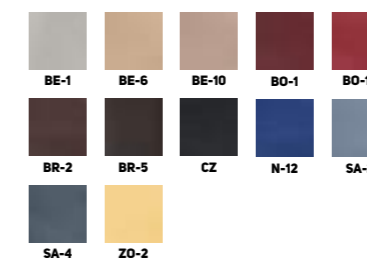

**OPTIONS**

WOODEN SEAT, SEAT PAD,  
HALF SEAT, DEEP SEAT

**WOOD**

BEECH

**WOOD STAIN OPTIONS**

**FABRIC OPTIONS**

74

75