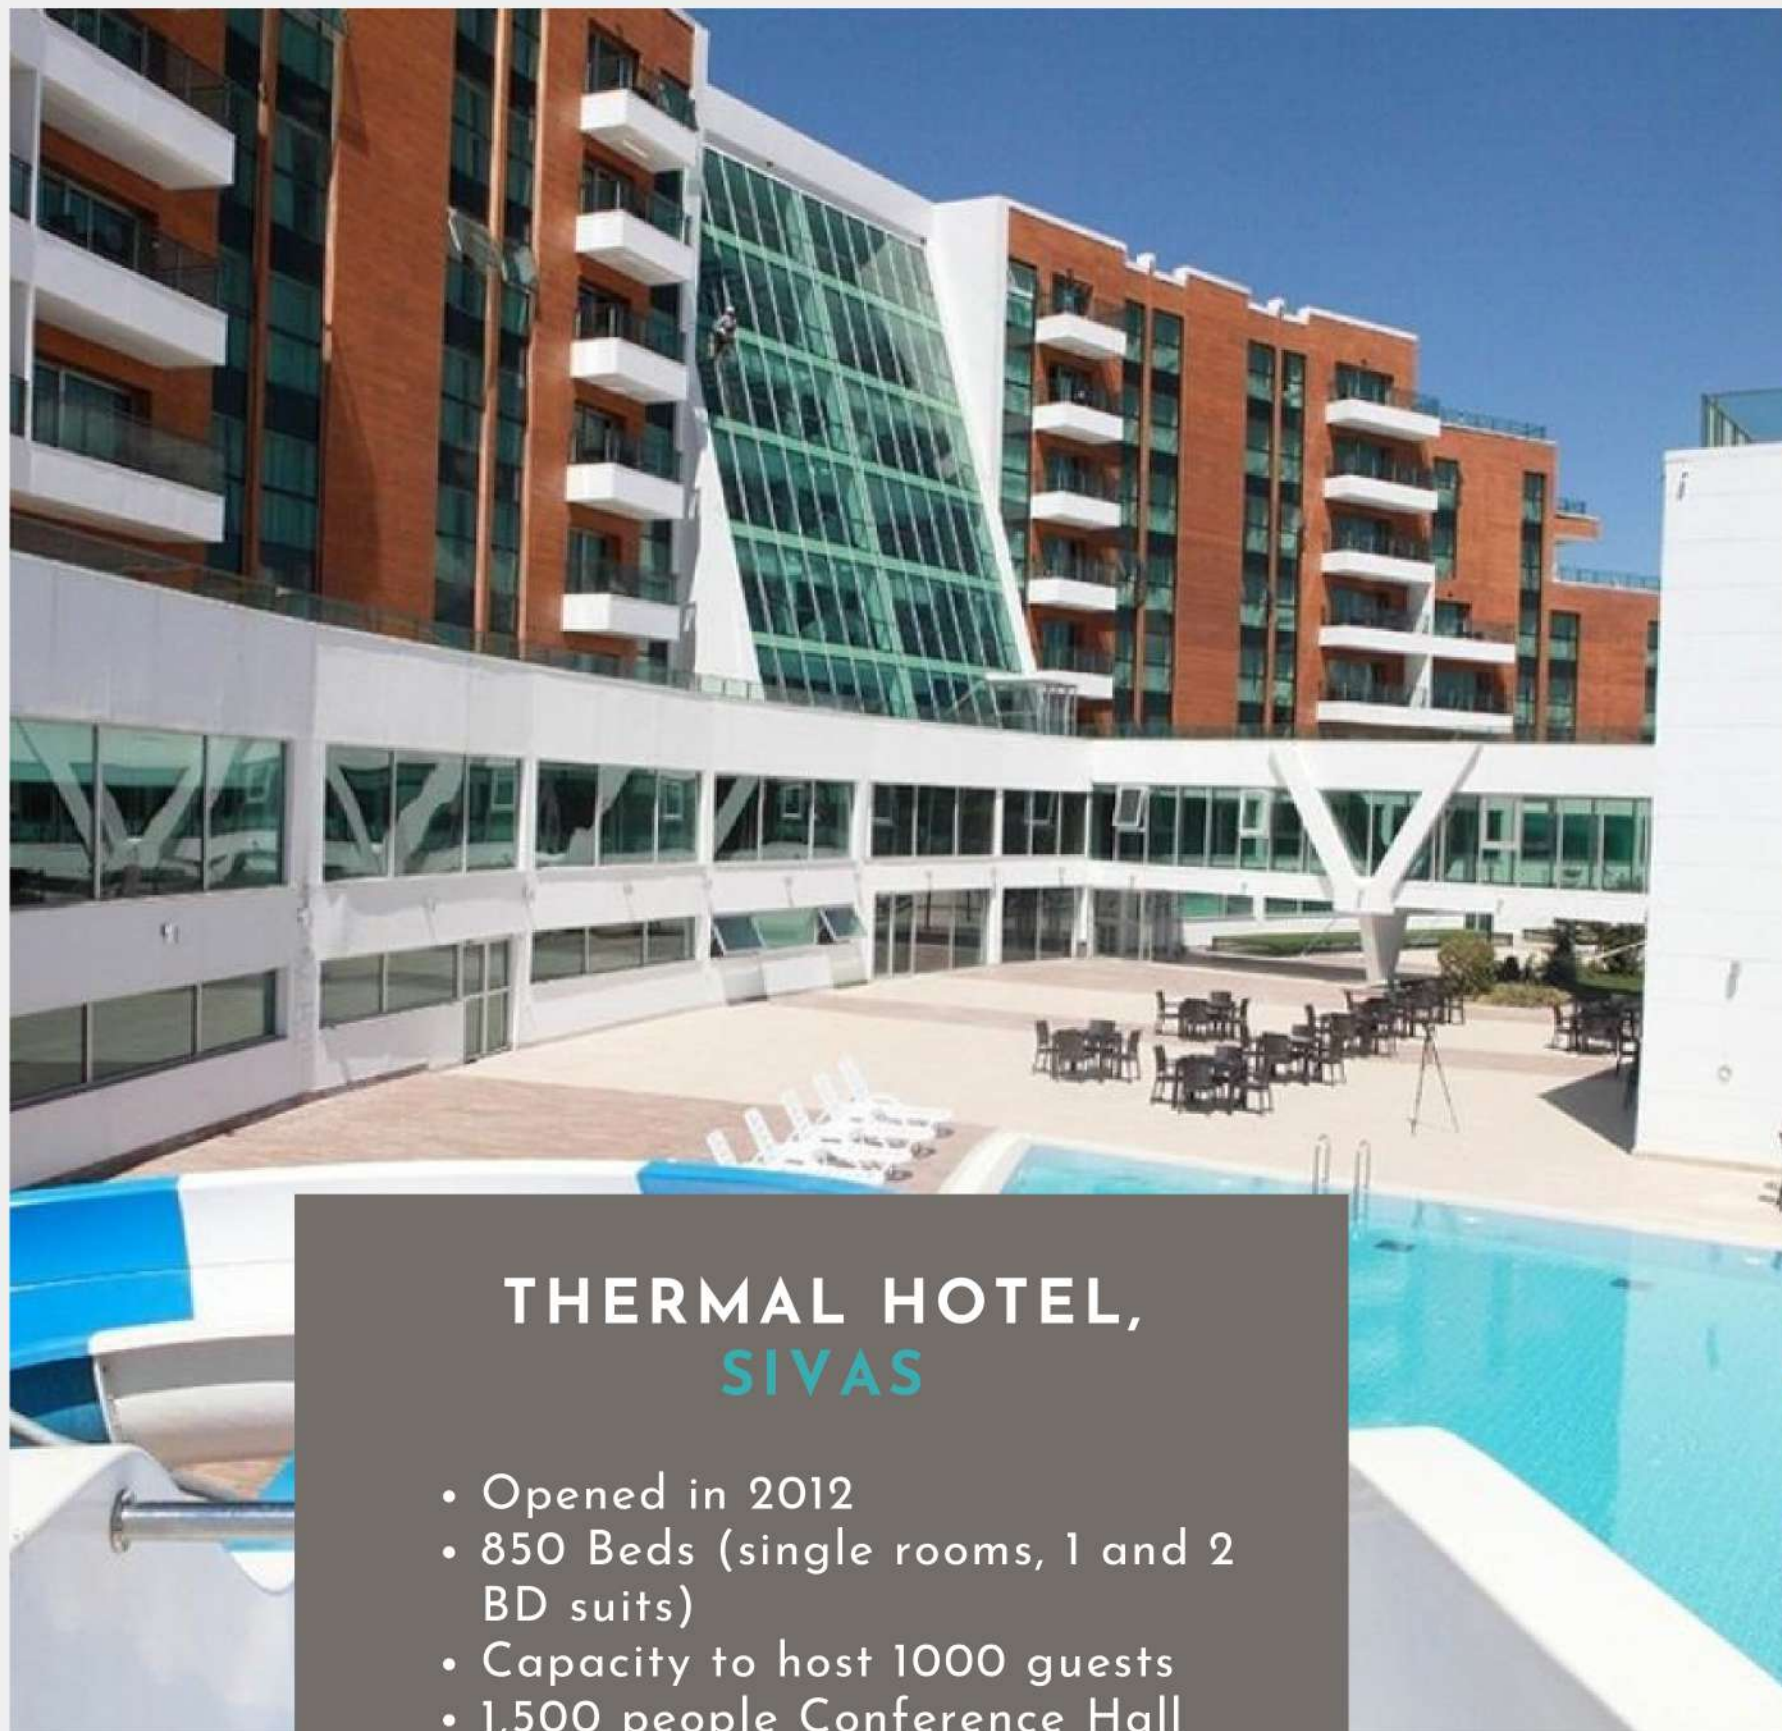

GREENWOOD, RIYAD

- Project Type: FF&E
- 180 Guest rooms
- 4 Meeting rooms
- 1,200 M2 of Event space
- Fitness Center
- Indoor Pool
- Spa

THERMAL HOTEL, SIVAS

- Opened in 2012
- 850 Beds (single rooms, 1 and 2 BD suits)
- Capacity to host 1000 guests
- 1,500 people Conference Hall
- Wedding Center
- Outdoor Sports